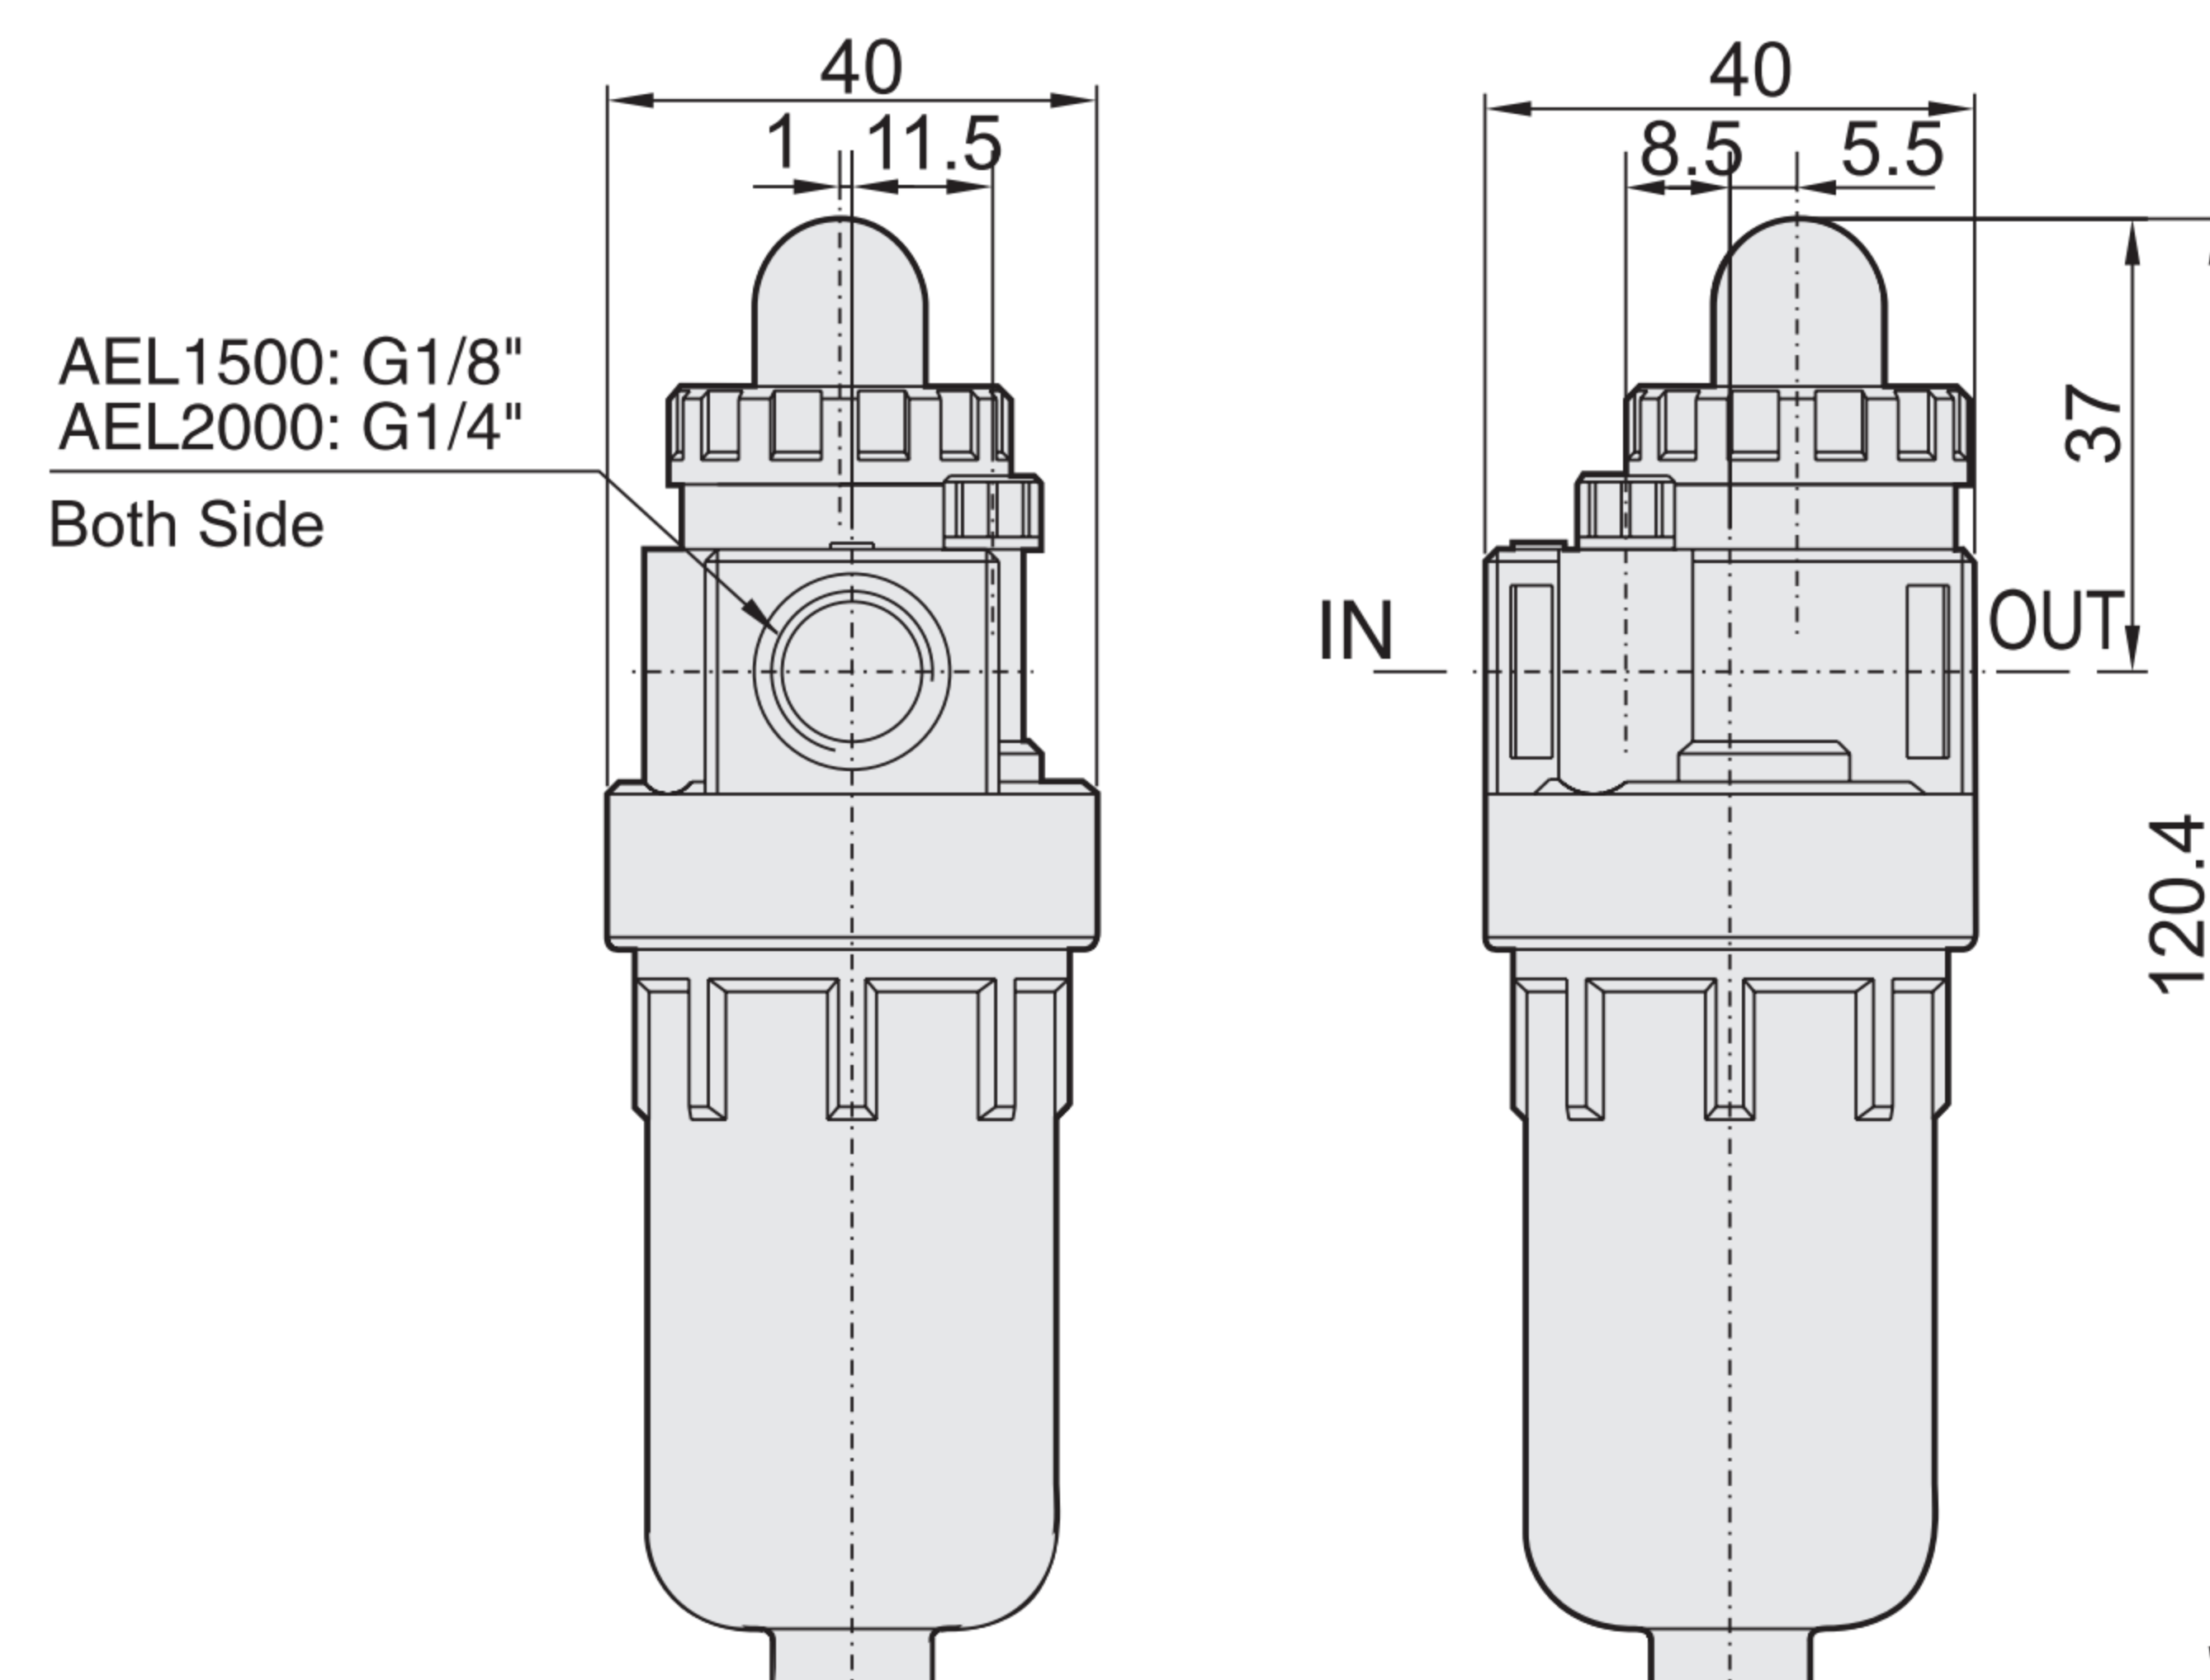

Main Dimension

AEL1500/2000