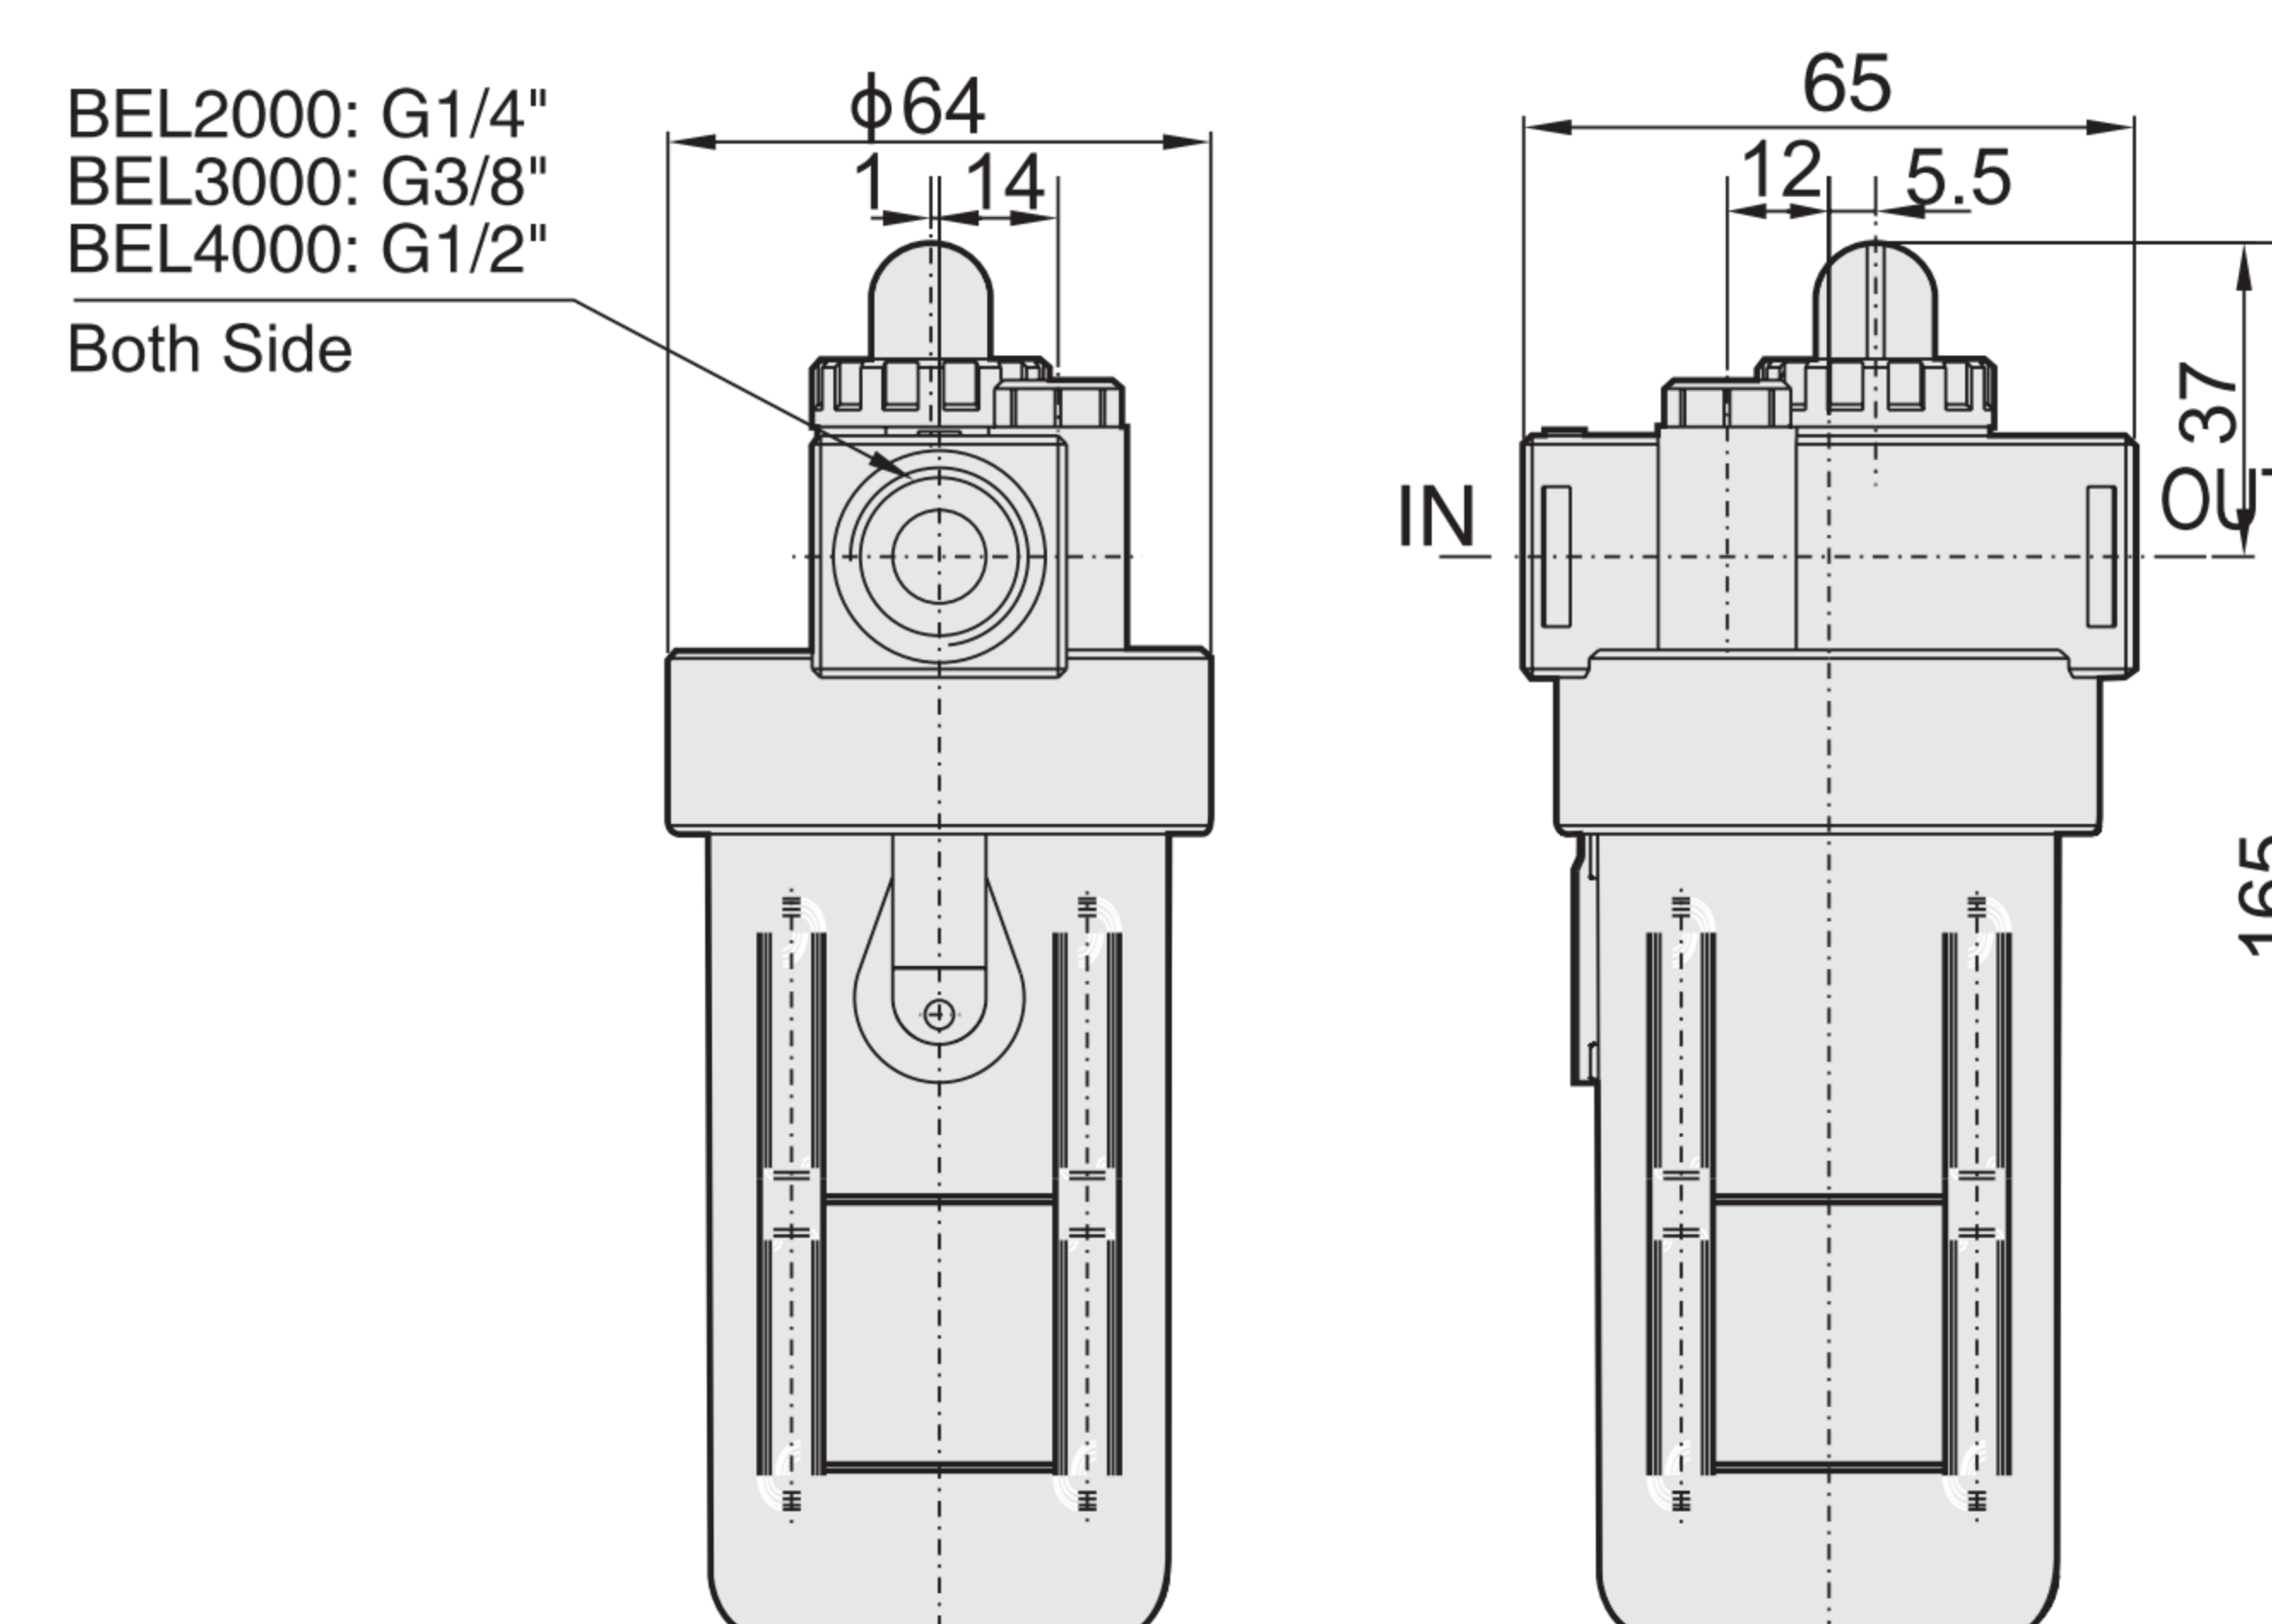

### How to Order?

Series No.	Type Code	Body Size	Bracket Code	Thread Type
AE: Small body size without bowl guard .....	L: Lubricator	1500: 1/8"	Blank: With bracket J: No bracket	Blank: G P: PT T: NPT
BE: Larger body size with bowl guard		2000: 1/4" 3000: 3/8" 4000: 1/2"		

#### Order Example:

AE series Lubricator, 1/4" body size, with bracket, PT thread, ERP code is: AEL 2000-P

### Main Dimension

### Specifications

Model	AEL1500	AEL2000	BEL2000	BEL3000	BEL4000
Working medium	Air				
Port size	G1/8	G1/4	G1/4	G3/8	G1/2
Guaranteed. pressure resistance(MPa)	1.5				
Working temperature(°C)	5~60				
Lubricator bowl capacity	25CC		90CC		
Recommend oil	ISO VG32 or equivalent oil				
Weight (g)	170g		250g		