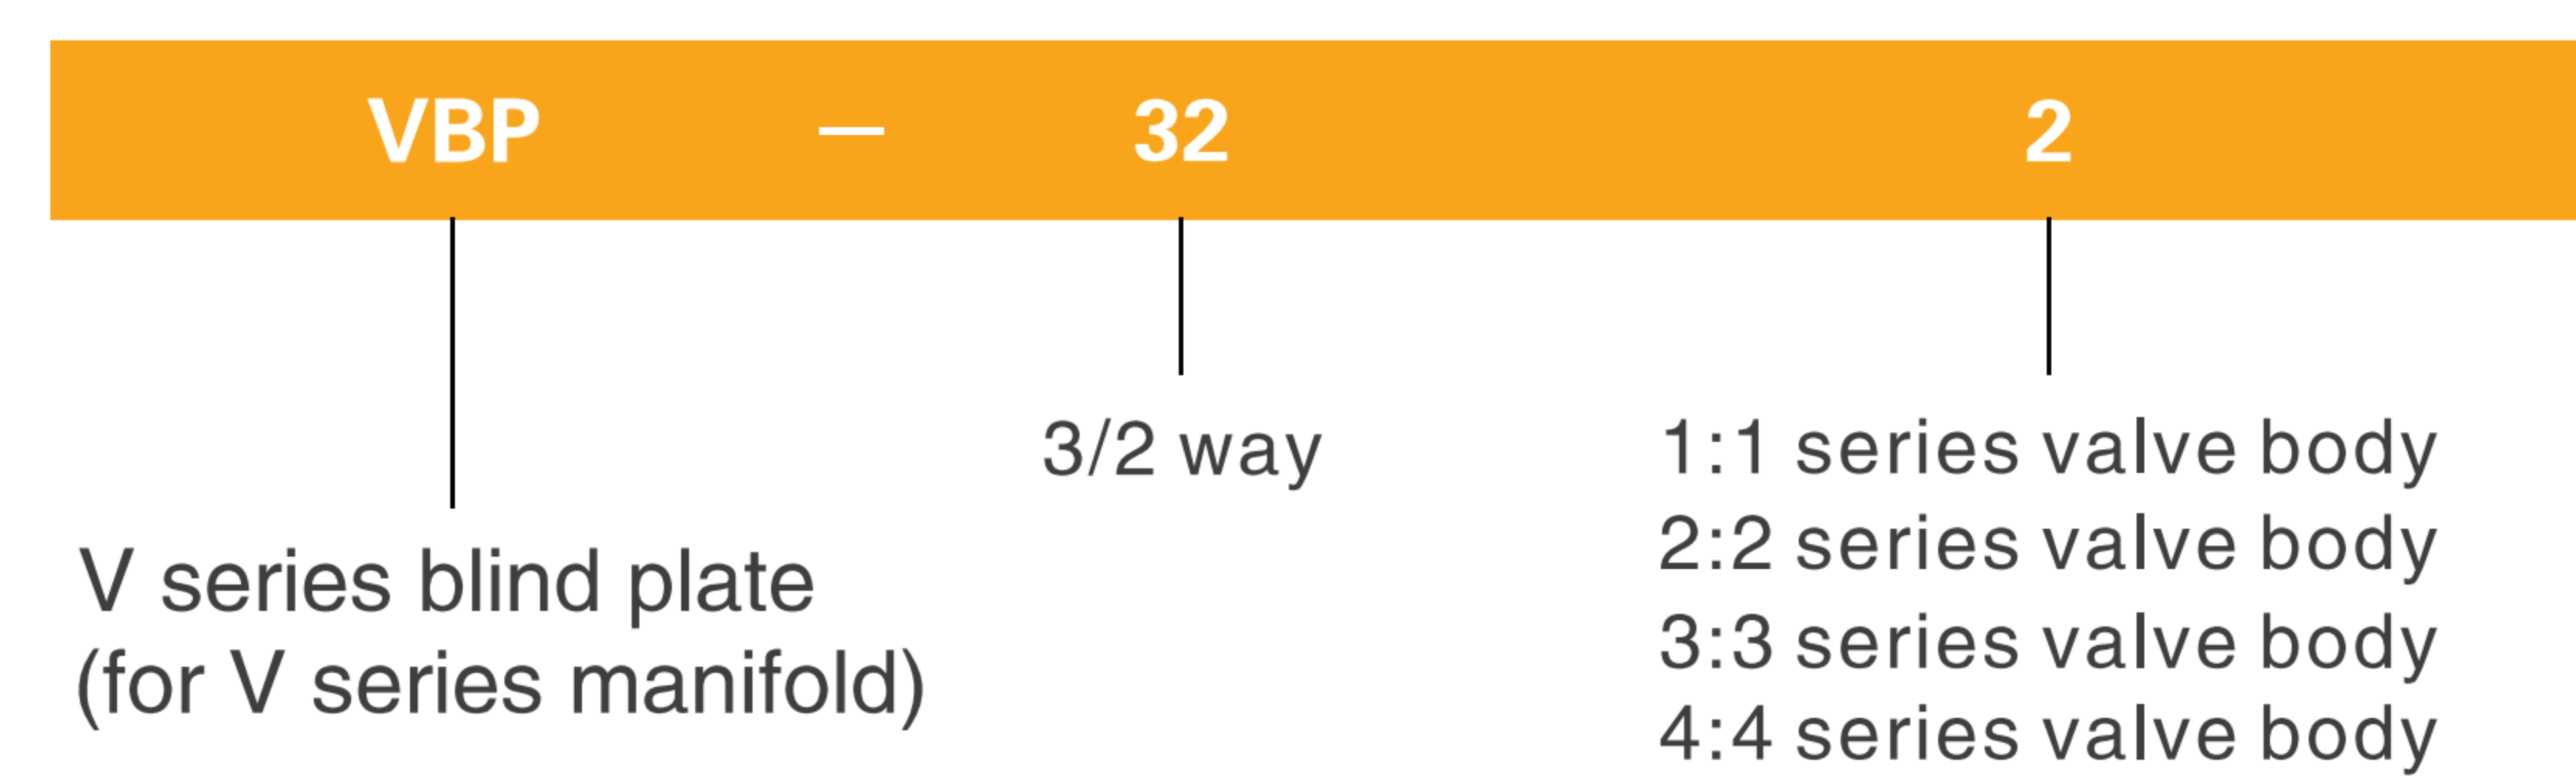

V/RV Series Manifold (3/2 way)

V/RV Manifold(3/2)

Manifold Model

No.	Manifold Model	Valve Model
1	V321-NF (N≤16)	RV3211 (H) /RV3212
2	V322-NF (N≤16)	RV3221 (H) /RV3222
3	V323-NF (N≤12)	RV3231 (H) /RV3232
4	V324-NF (N≤7)	RV3241 (H) /RV3242

How to Order?

Order Example:

* V series manifold for 3/2, 2 series valve body, 5 stations,
Model: V322-5F

Order Example:

* Blind plate for 3/2 valve, 2 series valve body,
Model: VBP-322

Note: Blind plate assembly includes: Blinds, gaskets and mounting screws

Main Dimension

(mm)

Model\Sign	L										A	D	E	F	G	H	J	K
	1F	2F	3F	4F	5F	6F	7F	8F	9F	10F								
V321-□F	38	57	76	95	114	133	152	171	190	209	31	4.5	5.25	19	18	7.75	19	132.2
V322-□F	46	69	92	115	138	161	184	207	230	253	45	4.5	6	23	23	10	23.5	163.4
V323-□F	54	82	110	138	166	194	222	250	278	306	50	4.5	6	28	26	12	28	175.4
V324-□F	63	98	133	168	203	238	273	308	343	378	62.5	5.5	7	35	31.5	16	35	199.4